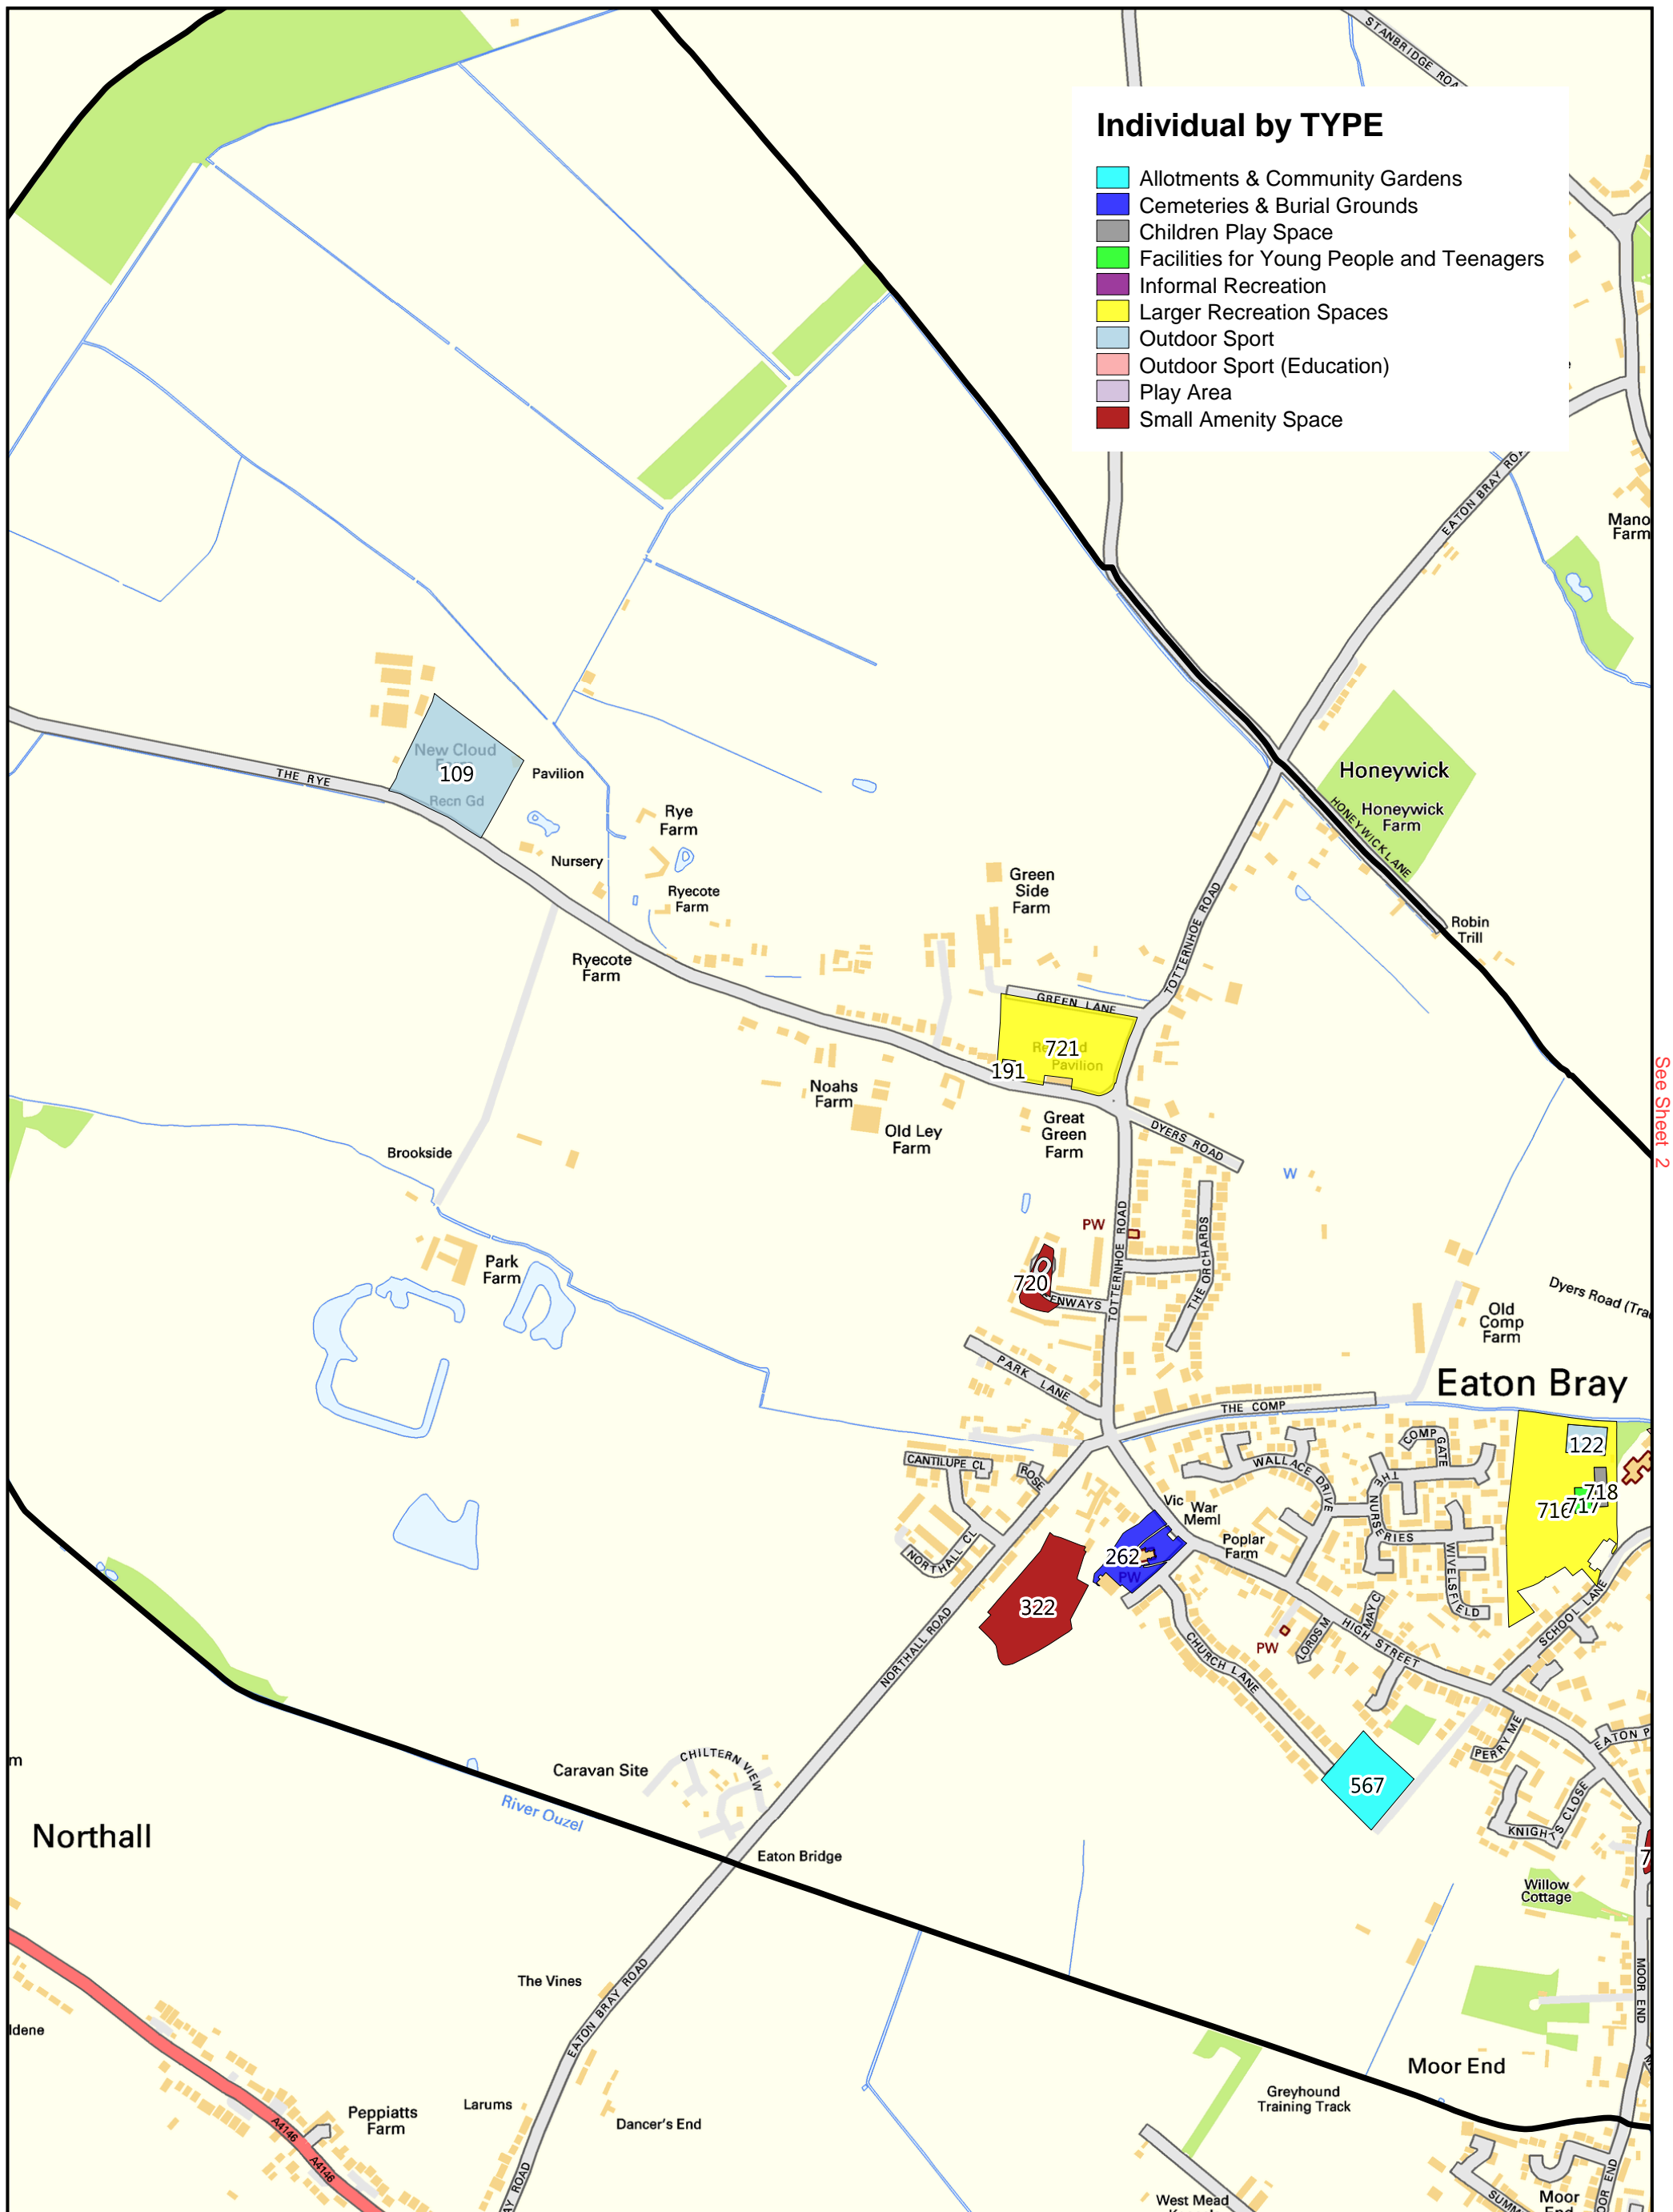

See Sheet 2

See Sheet 4

Sheet 1
Sheet 1 of 3

Date: 18 September 2015
Scale 1:7500

Eaton Bray Parish Open Spaces

© Crown Copyright and database right. 2015
Ordnance Survey 100049029.
Central Bedfordshire Council.