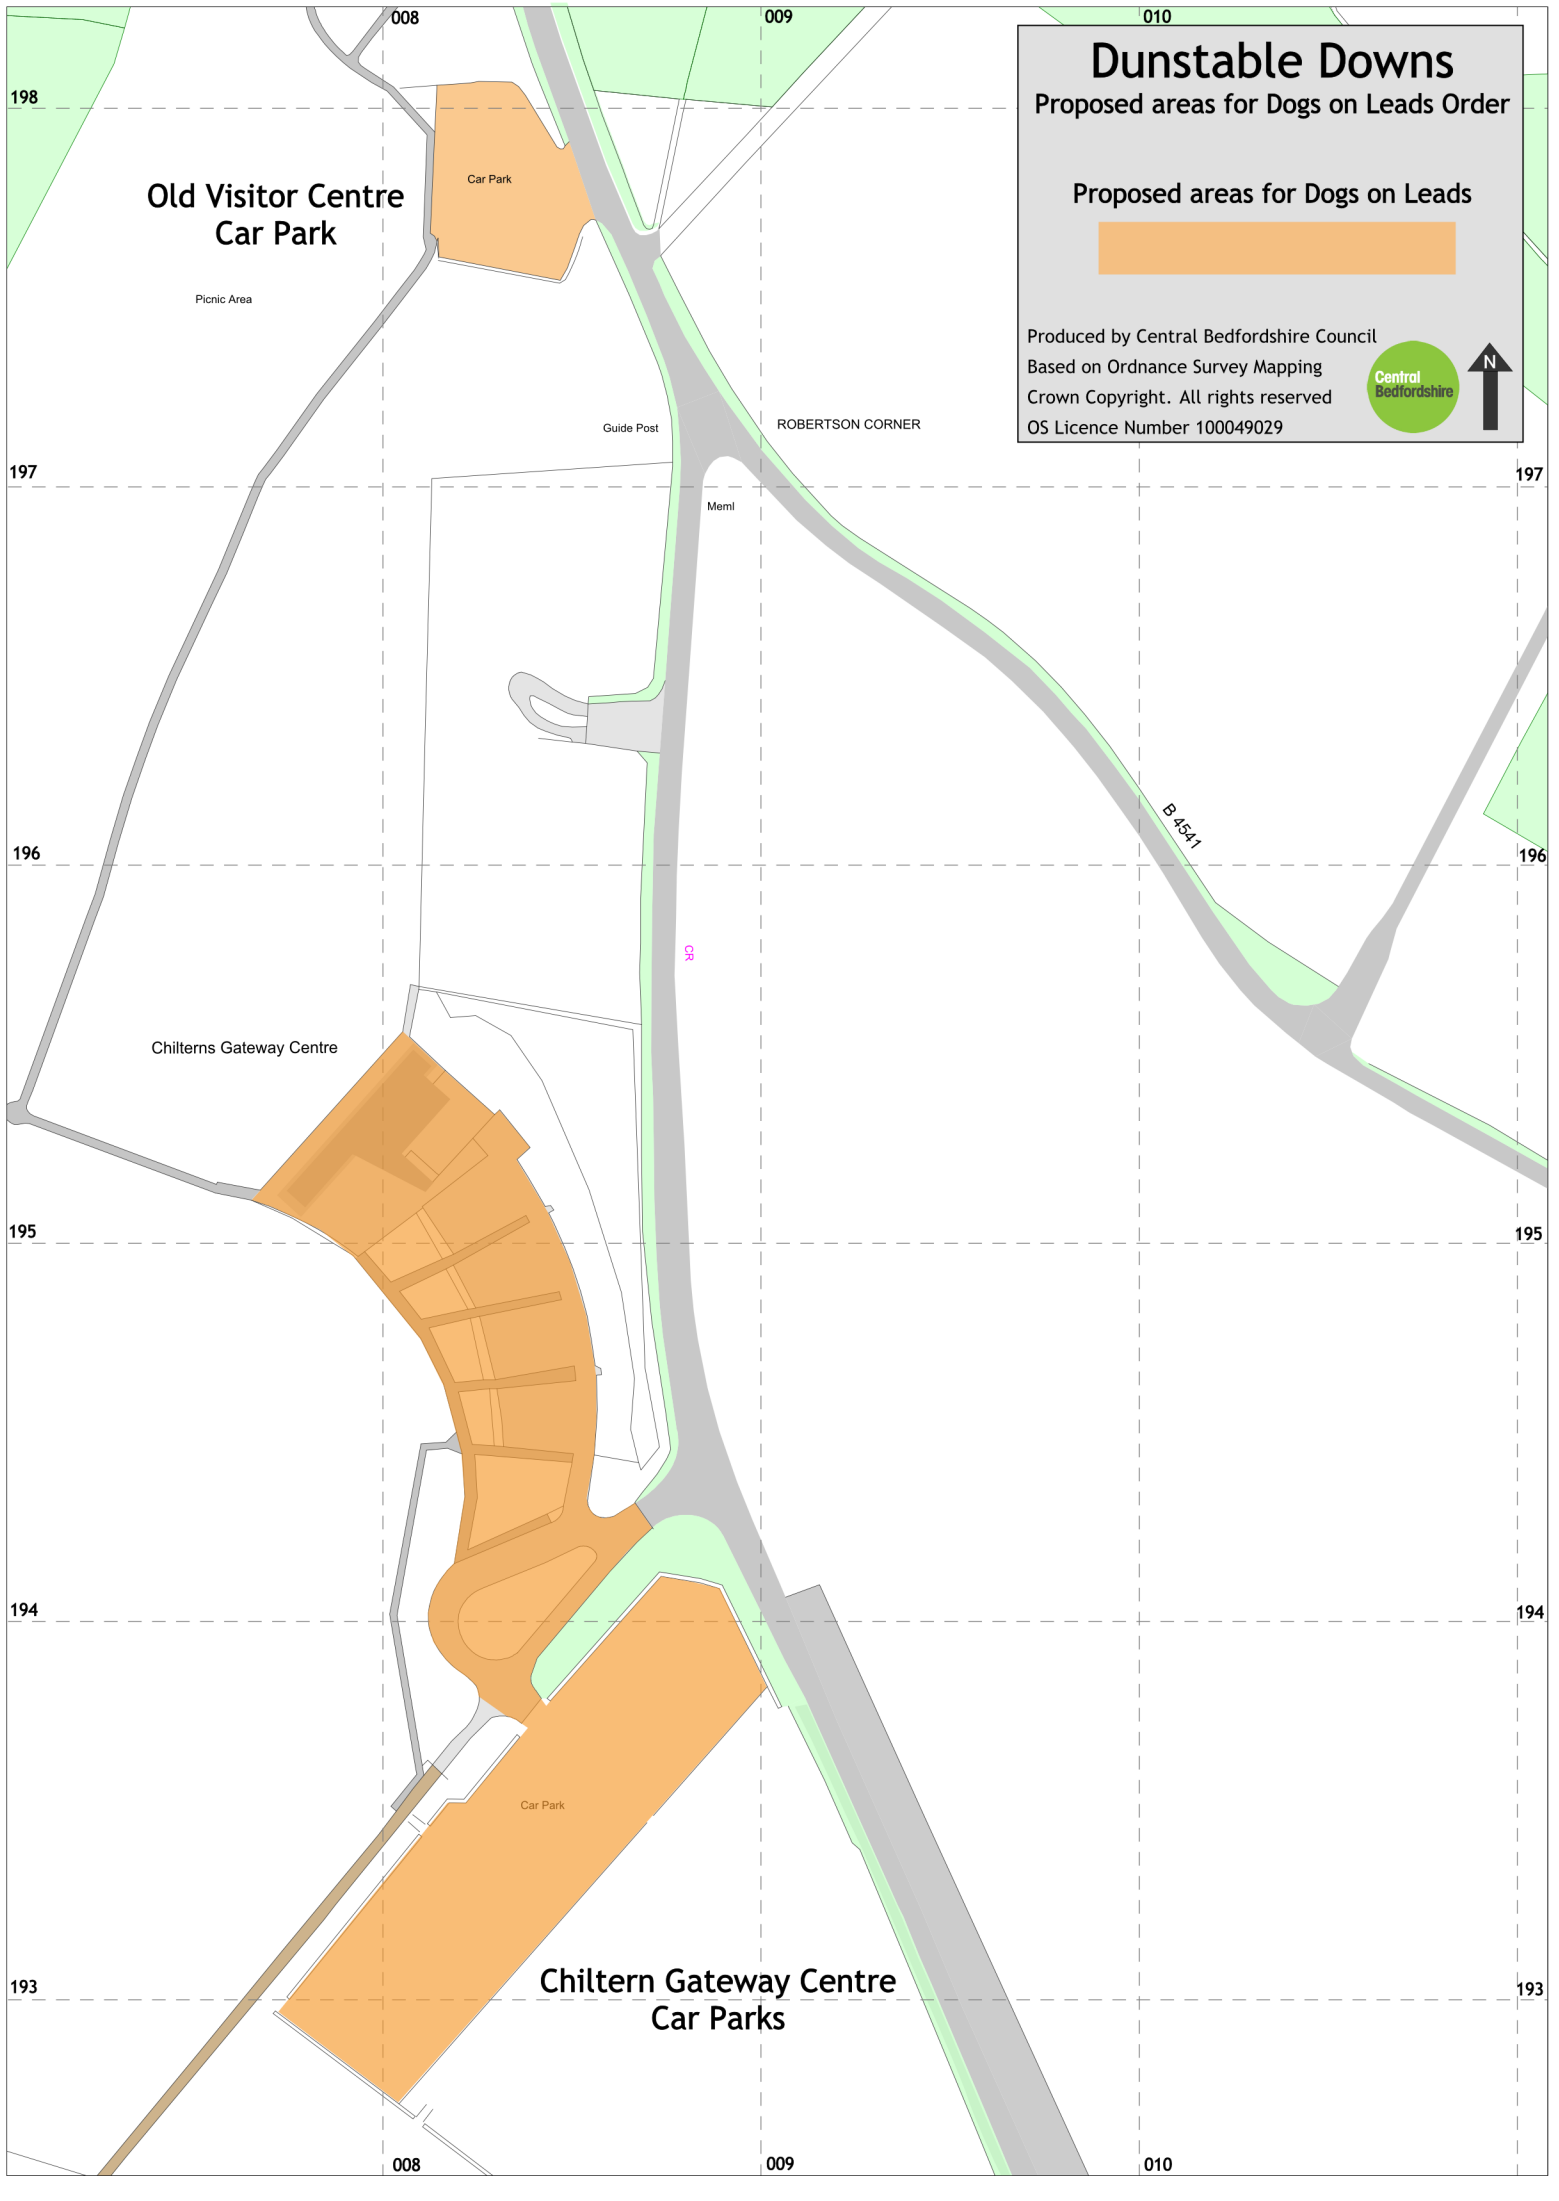

Old Visitor Centre
Car Park

Picnic Area

Car Park

Guide Post

ROBERTSON CORNER

Meml

B4547

CR