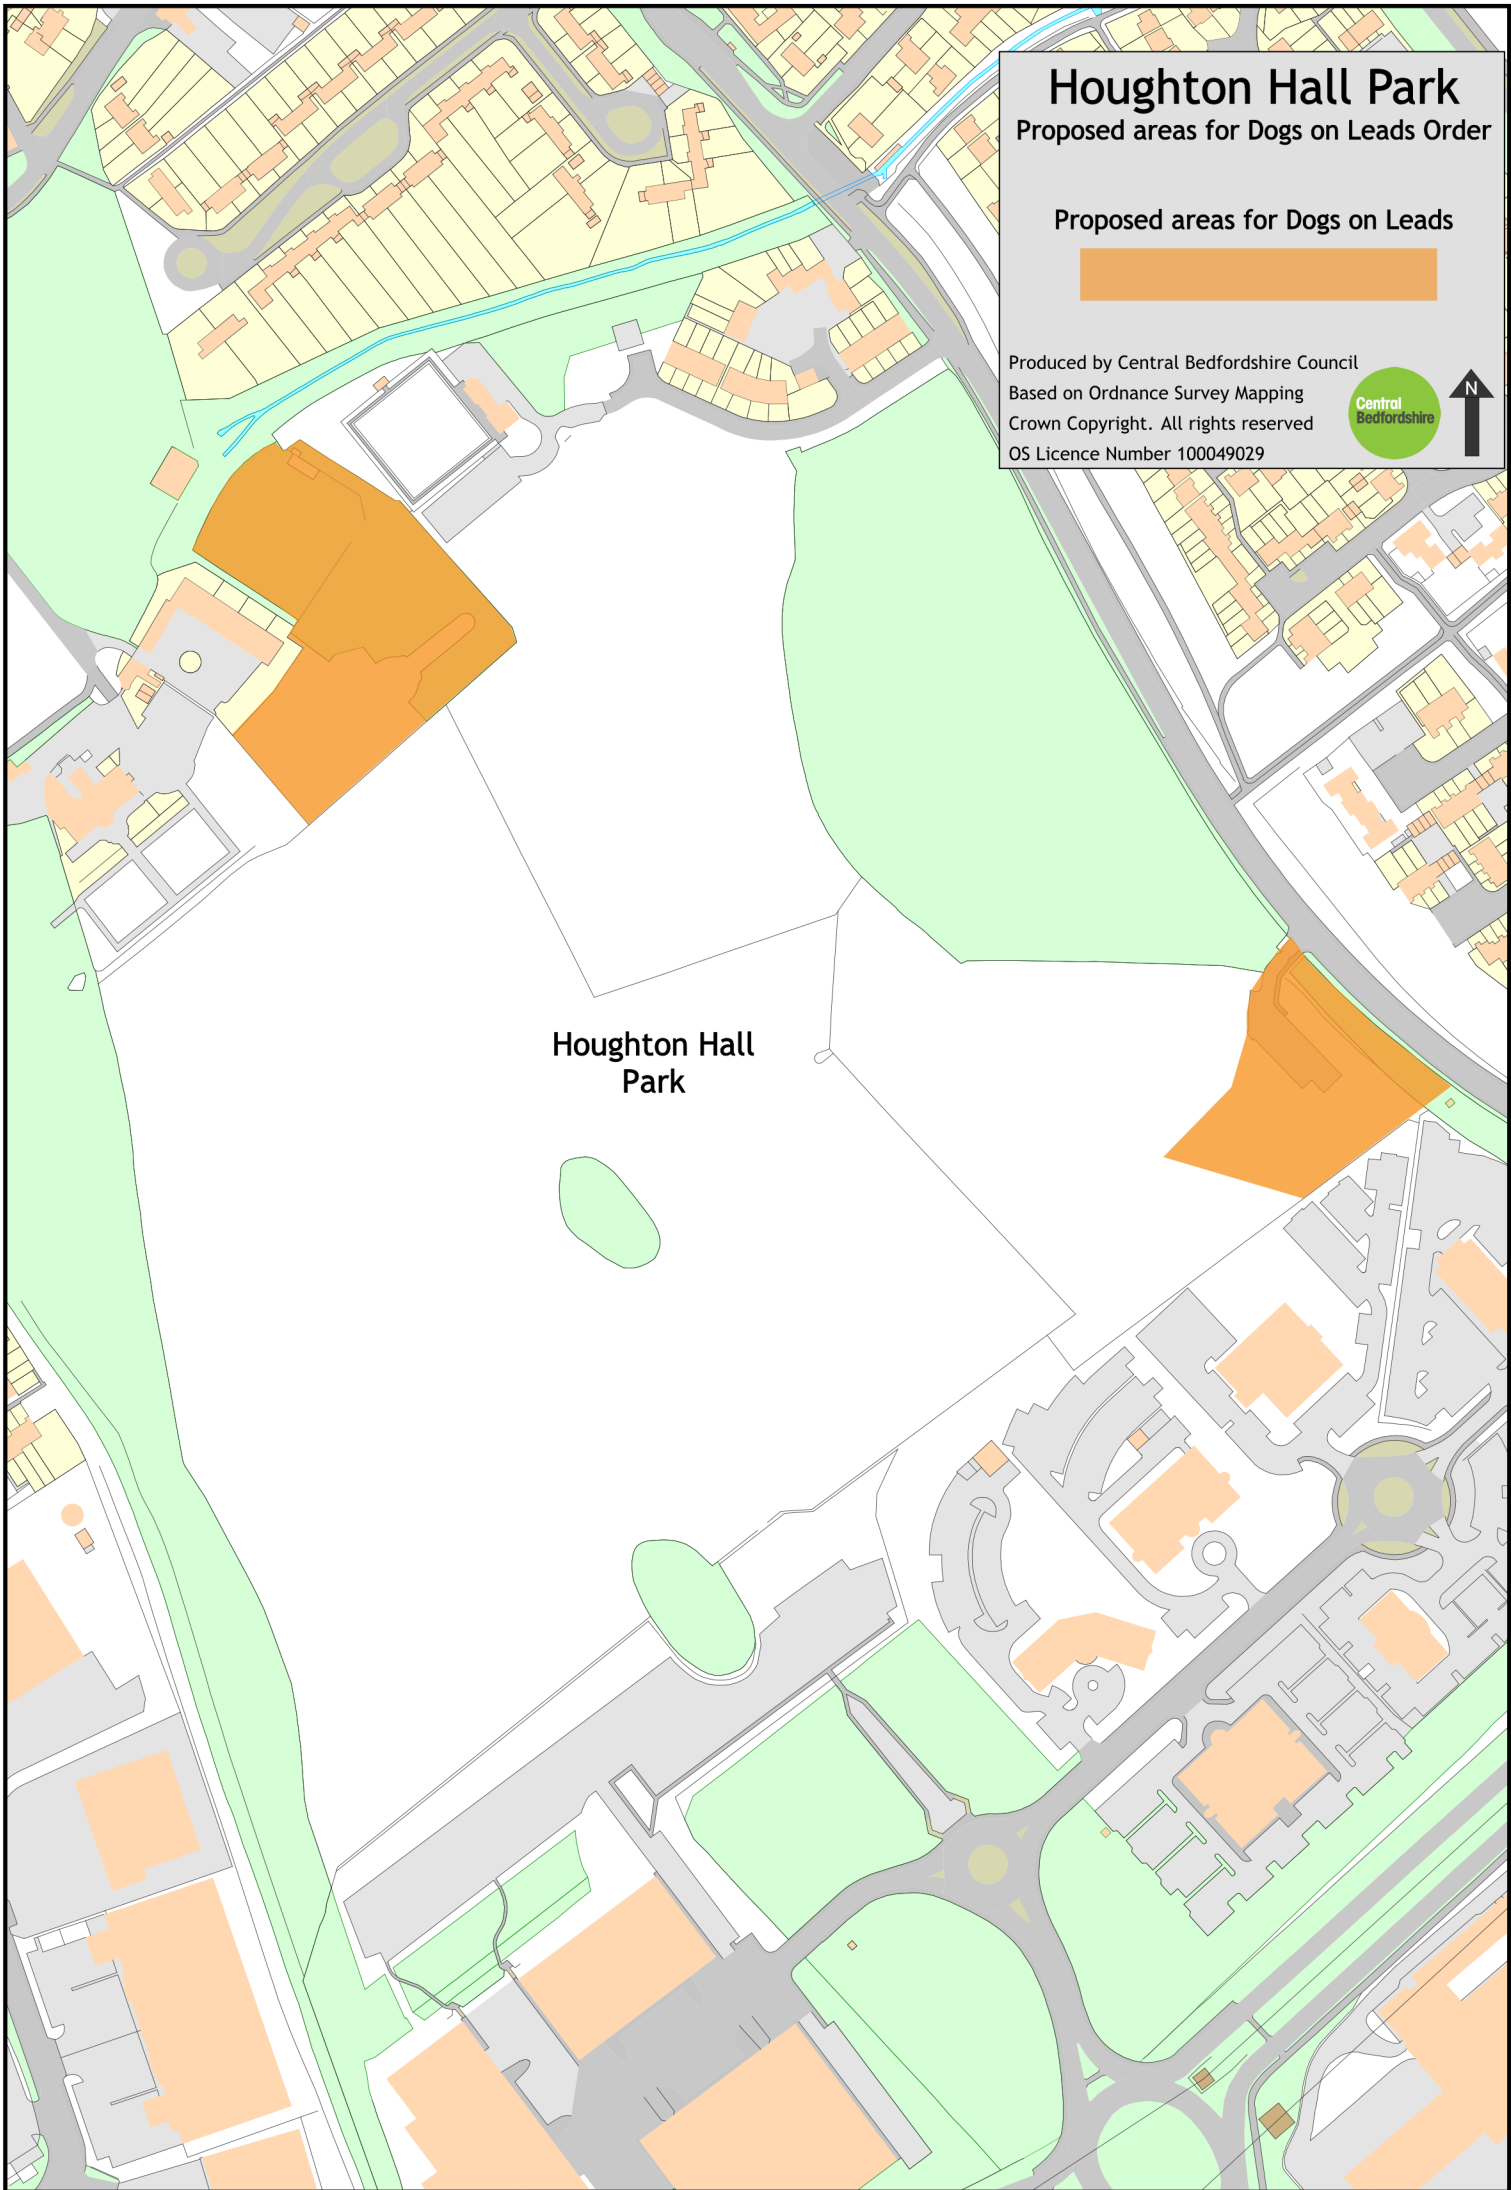

Based on Ordnance Survey Mapping

Crown Copyright. All rights reserved

OS Licence Number 100049029

Houghton Hall
Park

RUSHMERE COUNTRY PARK - PROPOSED DOG CONTROL ORDERS

Sharpenhoe Clappers

Proposed areas for Dogs on Leads Order